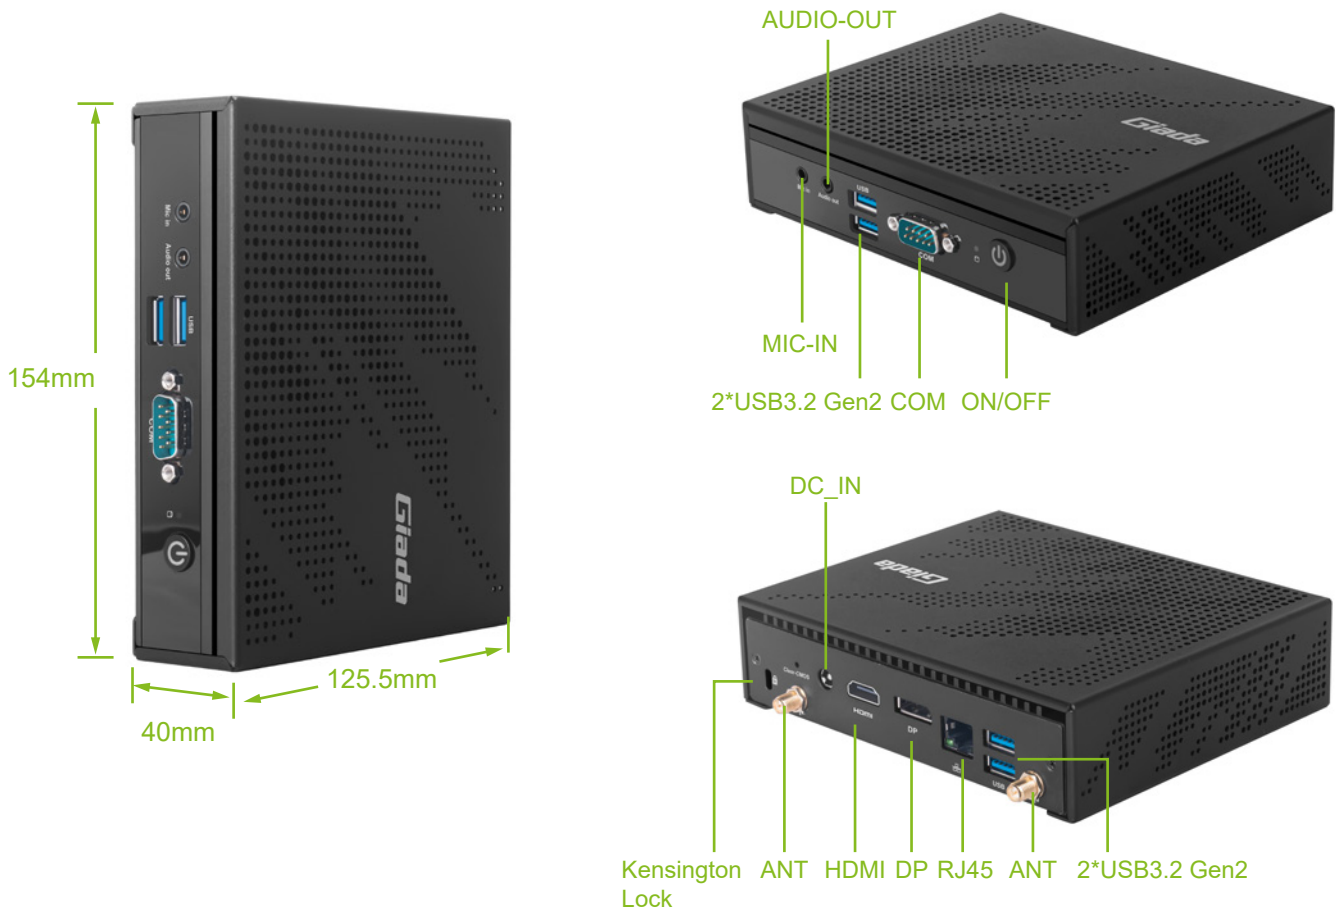

VM27

ELKHART LAKE FANLESS SIGNAGE PLAYER

Intel® Elkhart Lake
Celeron®/Pentium® processors

DP (4096 x 2160 @60 Hz)
HDMI (4096 x 2160 @60 Hz)

Long product life cycle

Fanless design

CPU

CPU	Intel® Celeron® N6210 processor Intel® Pentium® N6415 processor
Frequency	2.60 GHz/3.00 GHz
Chipset	Soc
Processing Units	2 Cores/4 Cores
TDP	6.5 W/6.5 W

Network

Network Controller	1 x Realtek RTL 8111H Gigabit Ethernet
Ethernet Interface	1 x RJ45
Wi-Fi/BT	1 x E-Key M.2 (2230) for Wi-Fi/BT Support Wi-Fi 5, Wi-Fi 6
Mobile Network	NA

System

System Memory	4 GB, Onboard LPDDR4-2666 MHz (Optional: 8 GB)
Storage	64 GB, Onboard eMMC5.1 (Optional: 32 GB) 1 x Full-size Mini-PCIe for MSATA
TPM	Optional: TPM2.0
Watchdog Timer	Yes
Auto Power On	Yes
RTC	Set up independently every day, a week as a cycle
Remo on	Yes
Power Requirement	DC-IN, 19 V/2.37 A
Dimensions	154mm x 125.5 mm x 40mm (6.06" x 4.94" x 1.57")
Construction	Metal, Black
Operating System	Windows 10 (64bit) /Windows 11 (64bit) Linux Ubuntu (64bit)
Operating Temperature	0°C ~45°C (32°F~113°F) @0.7m/s Air Flow
Humidity	95% @ 45°C (non-condensing)
Certifications	CE, FCC Class B

Display

GPU	Intel® UHD Graphics
Graphic Engine	DirectX 12.1, OpenGL 3.0, OpenCL 1.1, Intel® Quick Sync Video
Display Interface	1 x DP (Max.4096 x 2160 @60 Hz) 1 x HDMI (Max.4096 x 2160 @60 Hz)

I/O interface

USB	4 x USB3.2 Gen2 (10 Gbps)
Serial Port	1 x RS232
Audio	1 x MIC-IN, 1 x AUDIO-OUT
Button	1 x Power on, 1 x CLR-CMOS
Antenna	2 x Connector for Wi-Fi/BT

Dimensions and Drawing

Order information

VM27-N621042E6G-GIA	CPU: Intel® Celeron® N6210, RAM: 4 GB, Onboard LPDDR4-2666 MHz Storage: 64 GB, eMMC5.1
VM27-N641542E6G-GIA	CPU: Intel® Pentium® N6415, RAM: 4 GB, Onboard LPDDR4-2666 MHz Storage: 64 GB, eMMC5.1
Packing List	2 x Wi-Fi Antenna, 1 x AC Power Cable, 1 x AC Power Adapter
Package	Carton, EPE